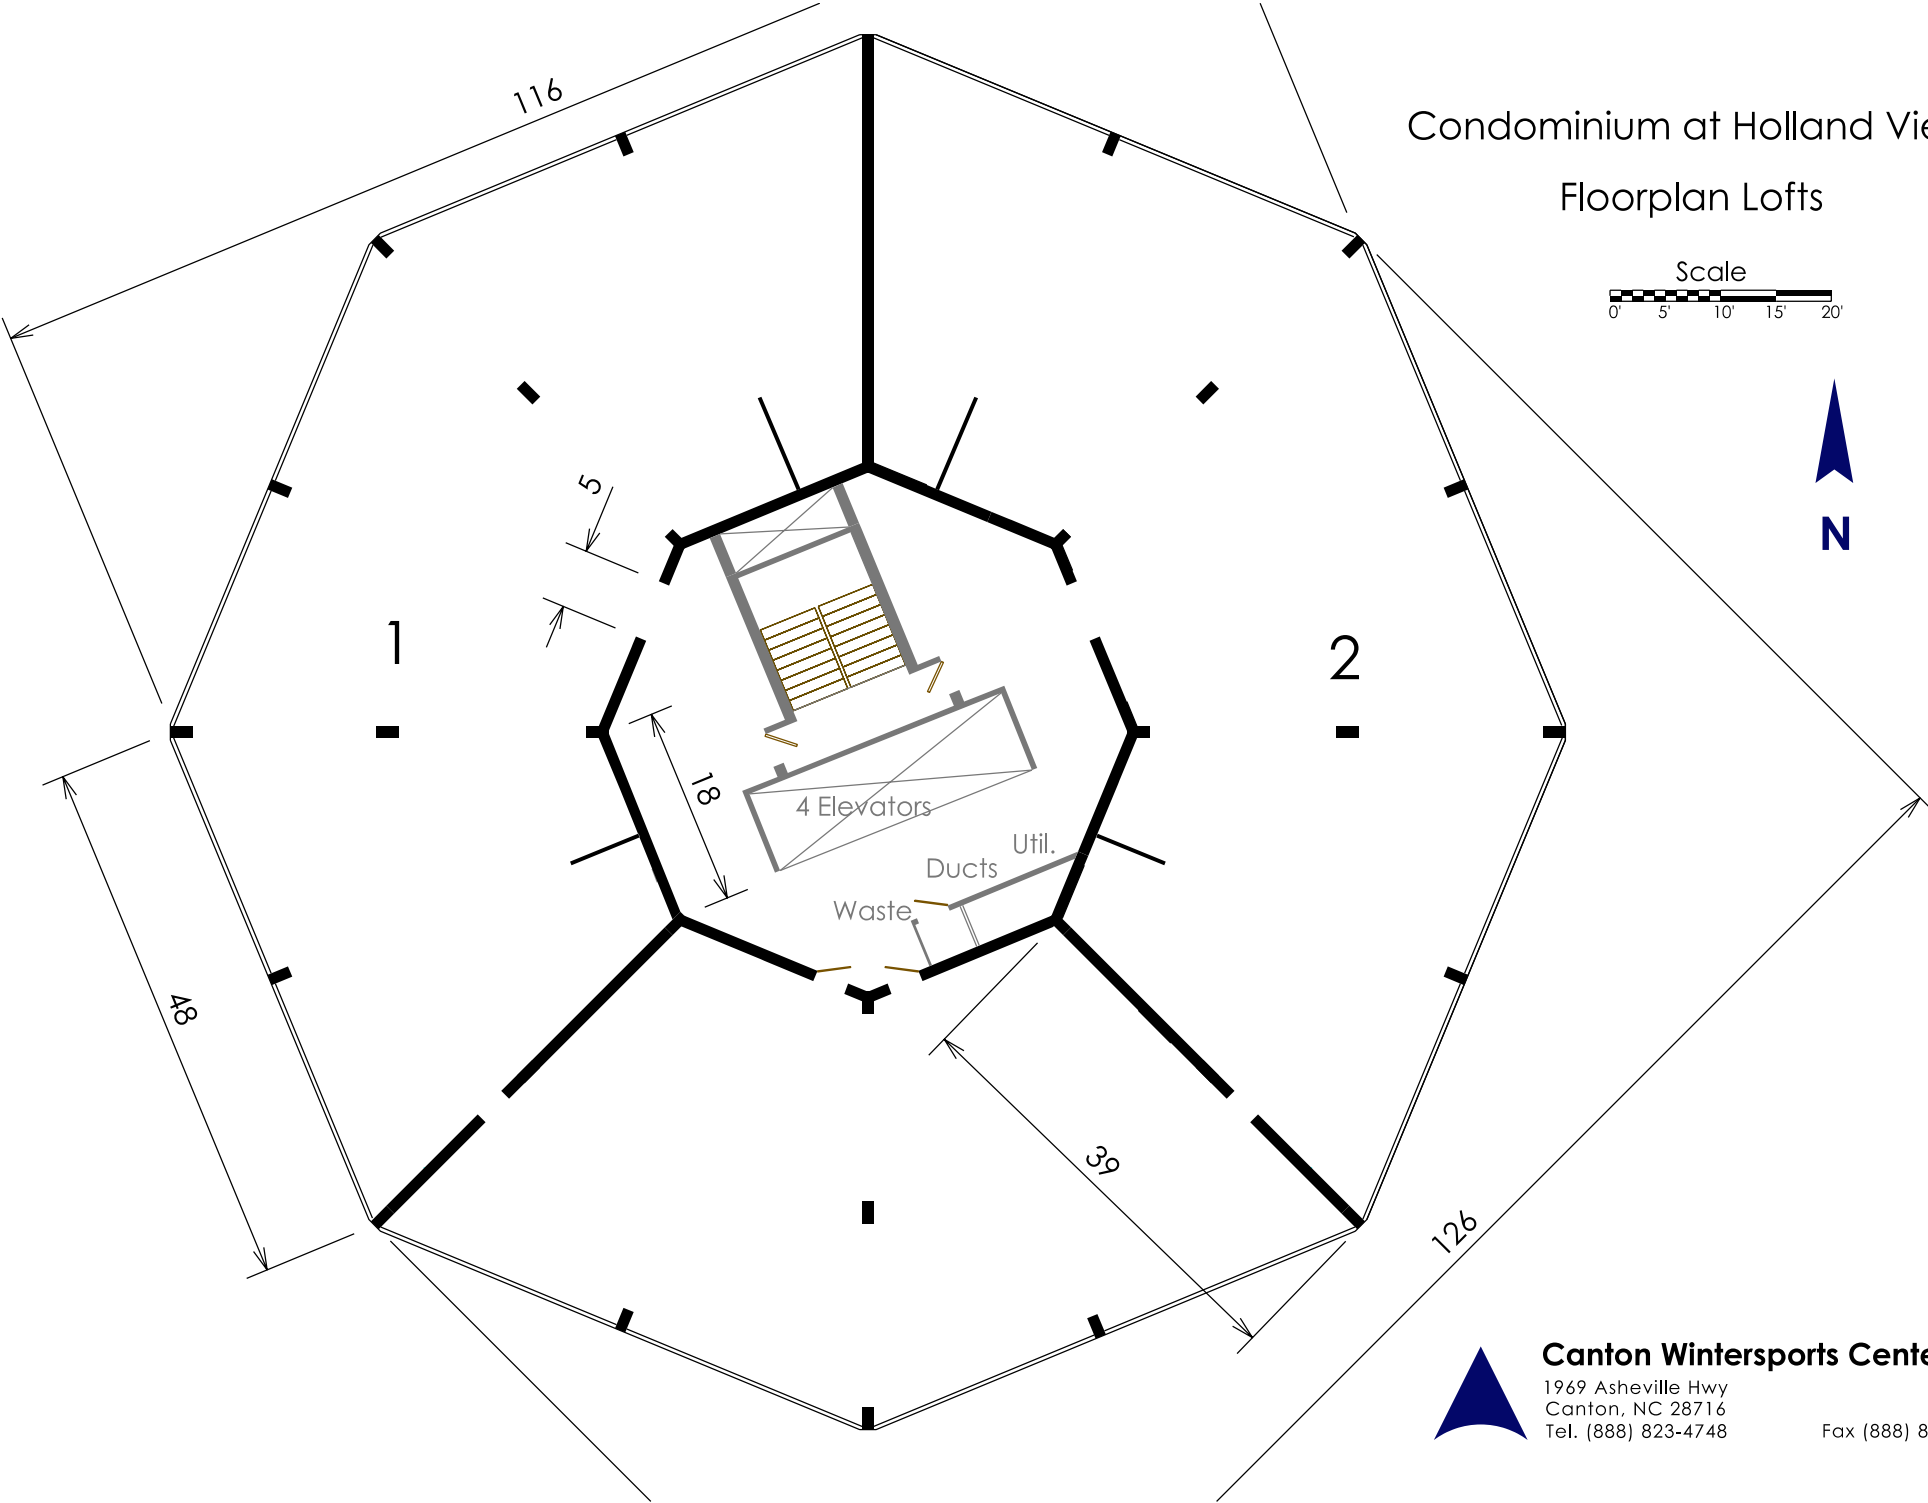

Condominium at Holland View
Floorplan Lofts

Canton Wintersports Center LLC

1969 Asheville Hwy
Canton, NC 28716
Tel. (888) 823-4748

Fax (888) 800-2126