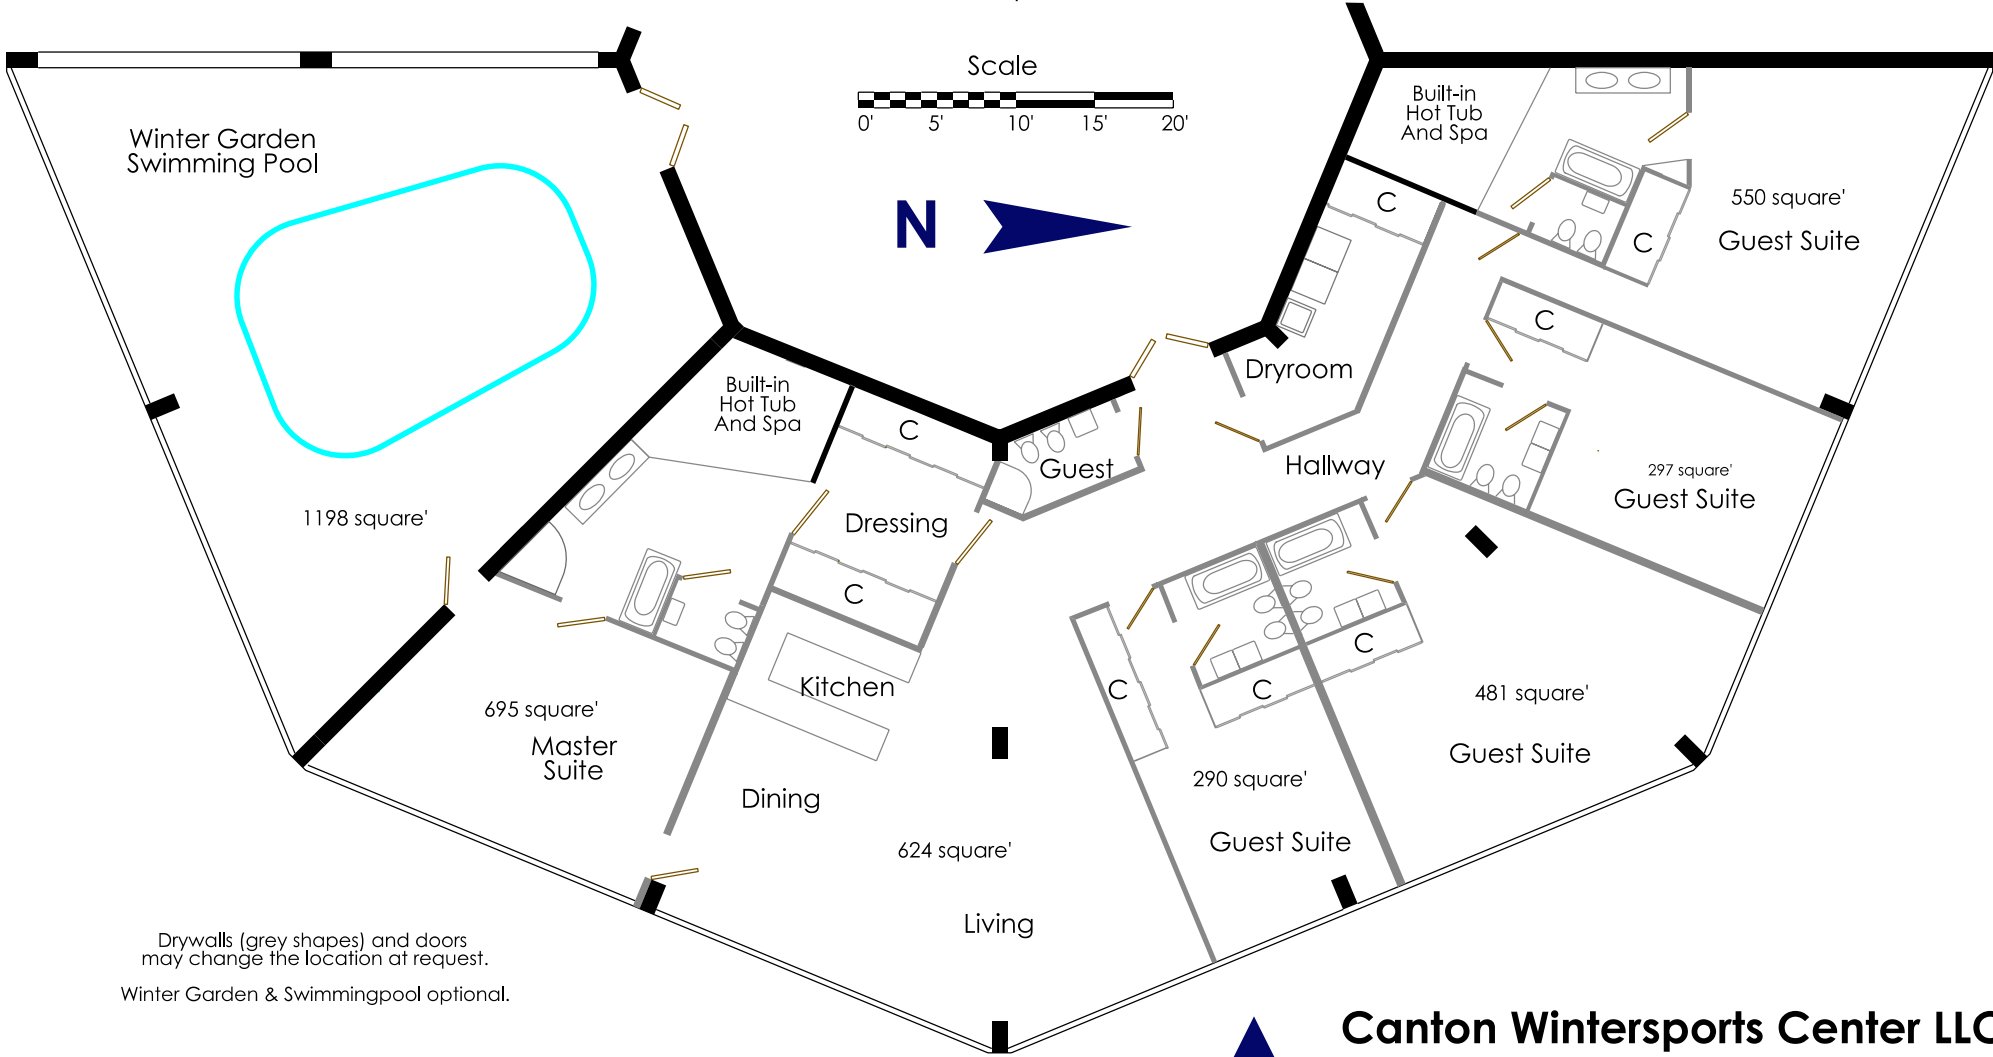

Condominium at Holland View

Loft 2

4829 Square'

Drywalls (grey shapes) and doors may change the location at request.
Winter Garden & Swimmingpool optional.

Canton Wintersports Center LLC

1969 Asheville Hwy
Canton, NC 28716
Tel. (888) 823-4748