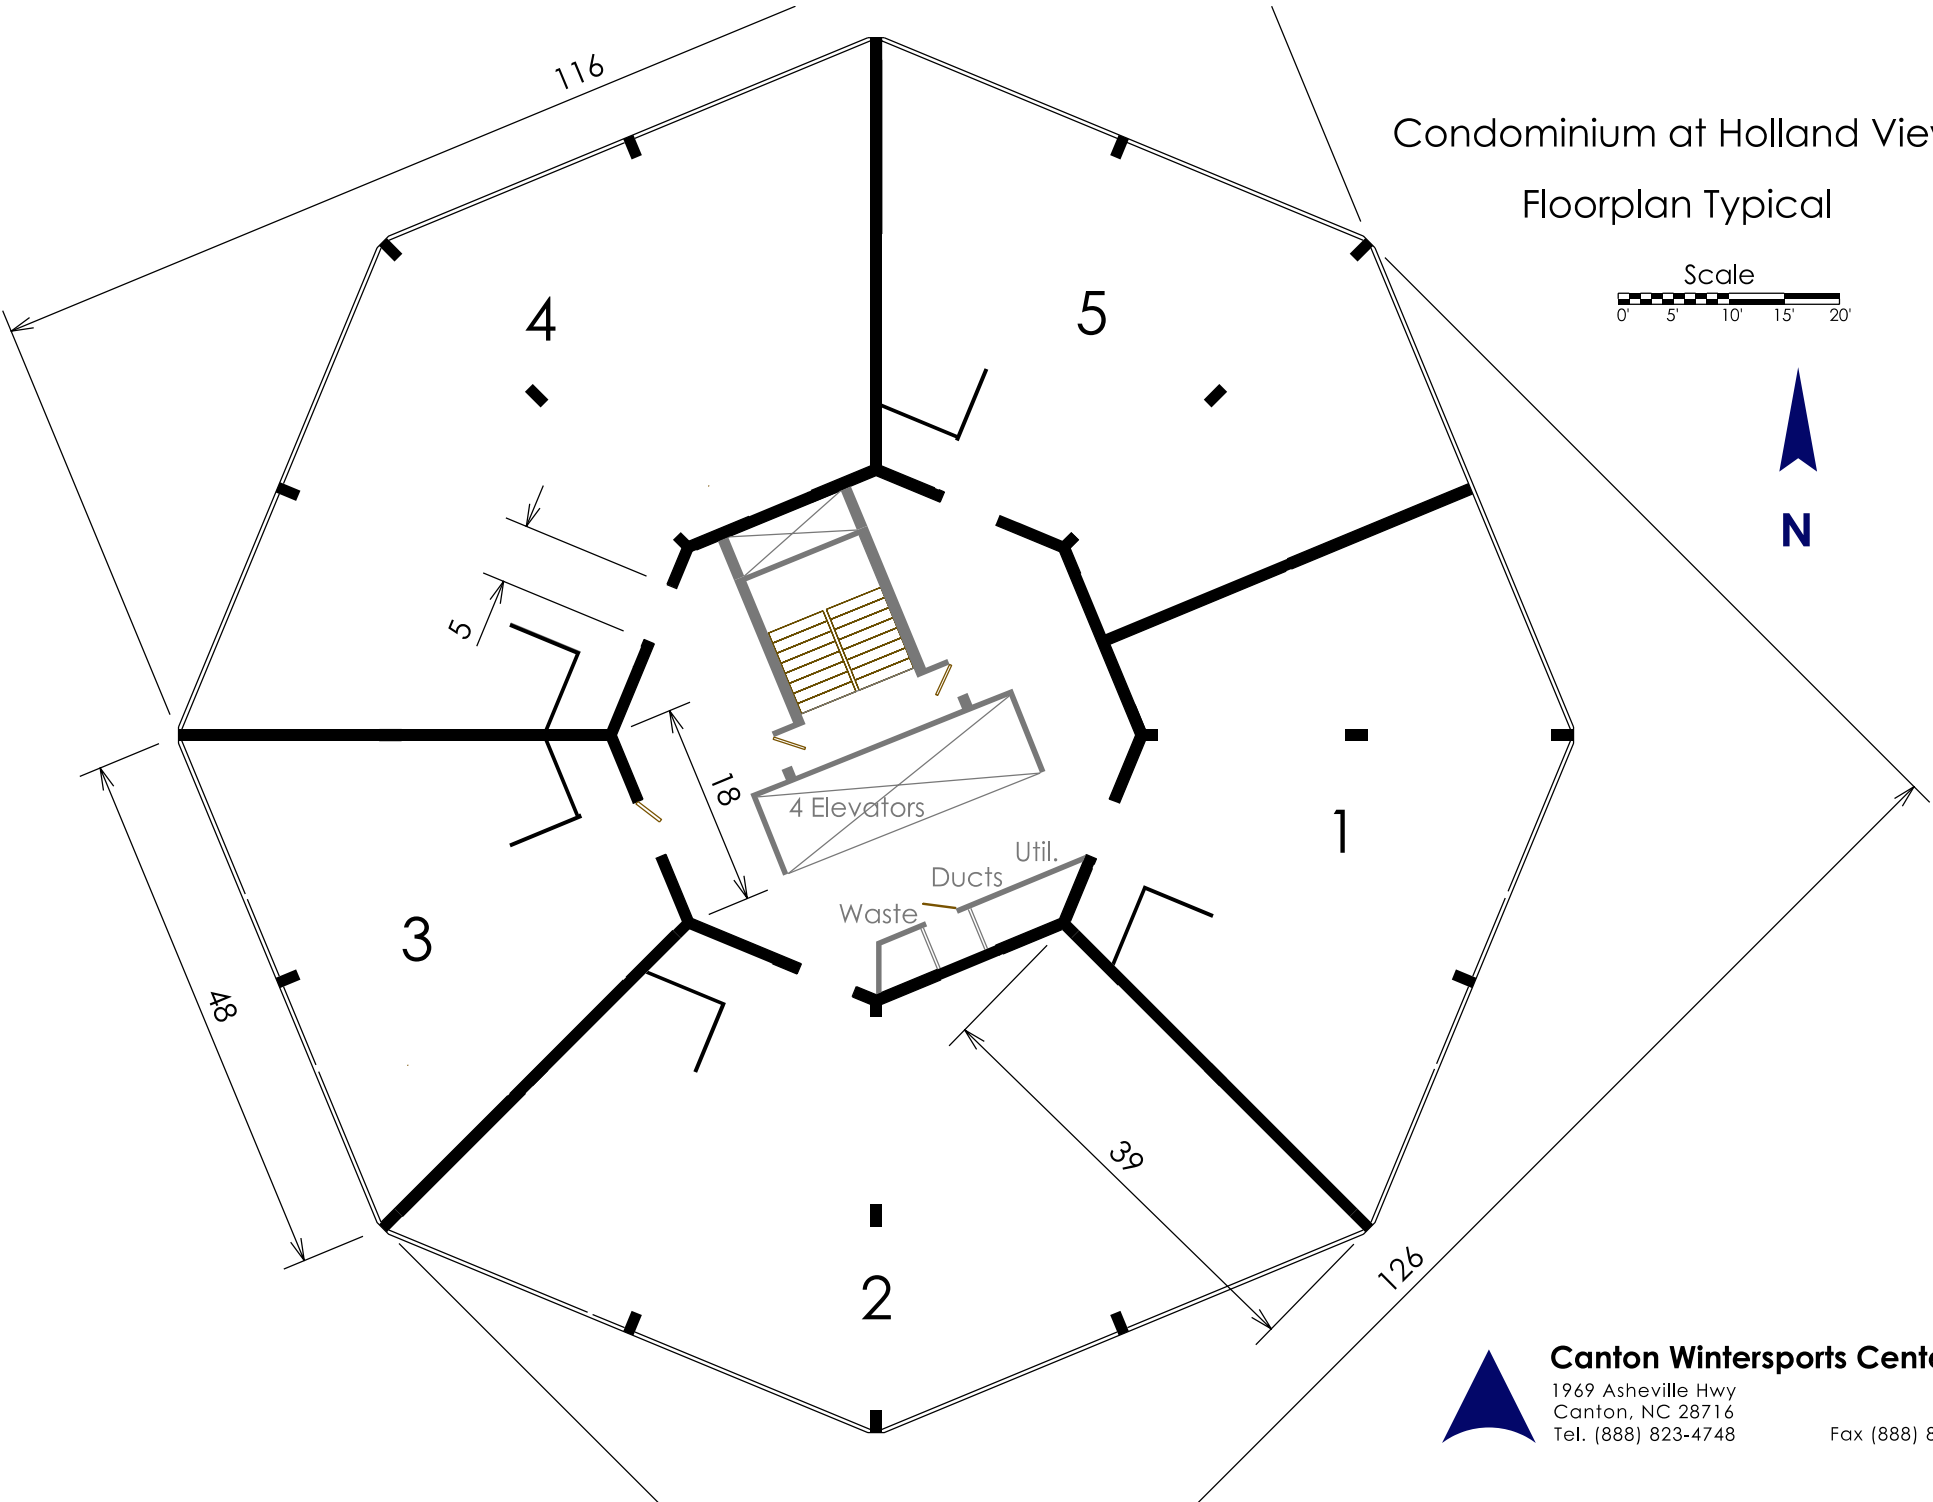

Condominium at Holland View
Floorplan Typical

Canton Wintersports Center LLC

1969 Asheville Hwy
Canton, NC 28716
Tel. (888) 823-4748

Fax (888) 800-2126