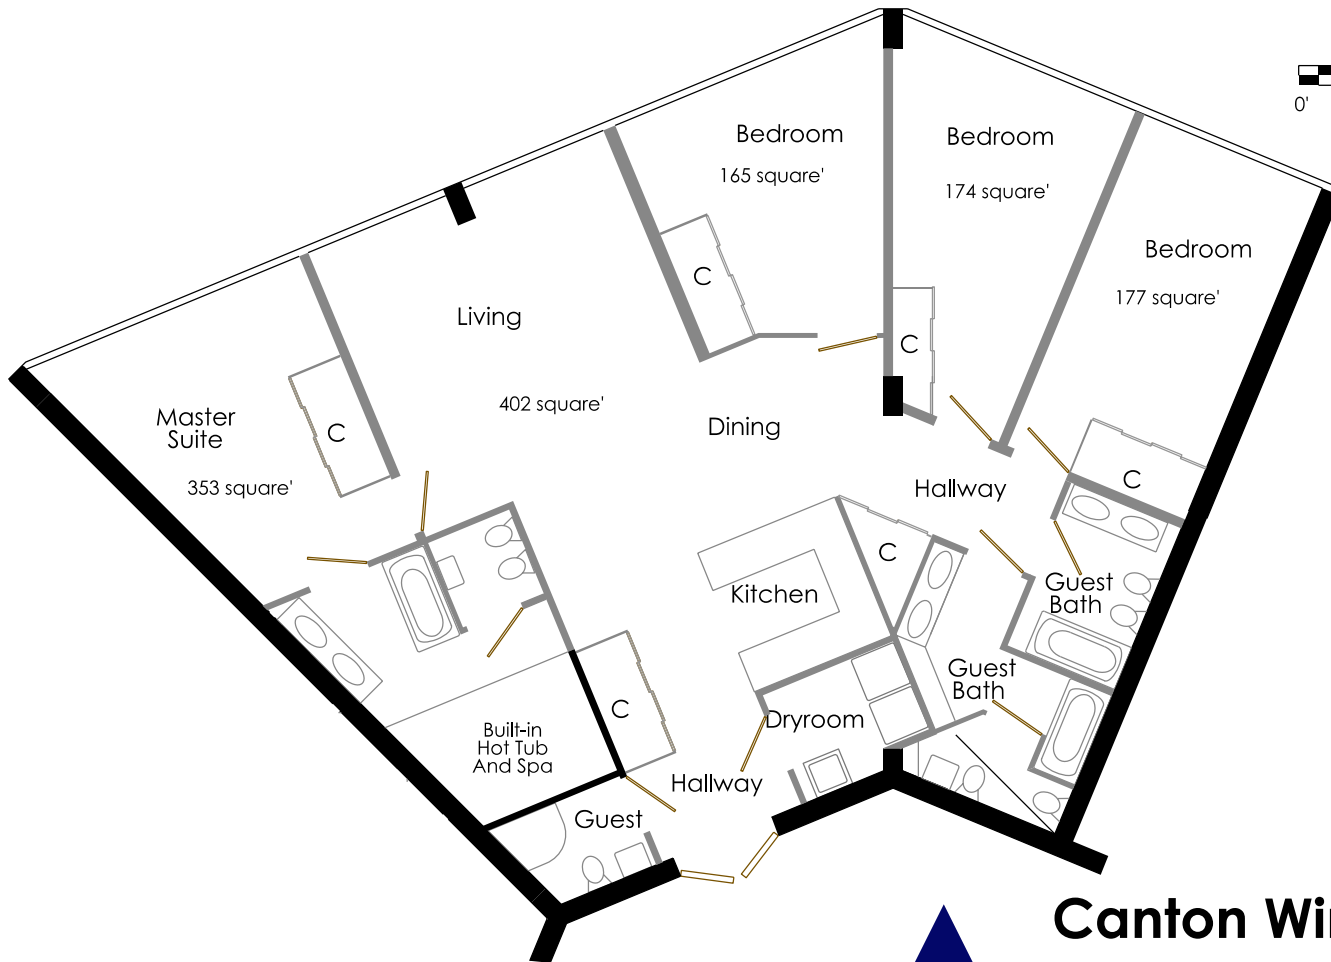

# Condominium at Holland View

## Apartment 5

1797 Square'

Drywalls (grey shapes) and doors may change the location at request.

**Canton Wintersports Center LLC**

1969 Asheville Hwy  
Canton, NC 28716  
Tel. (888) 823-4748

Fax (888) 800-2126