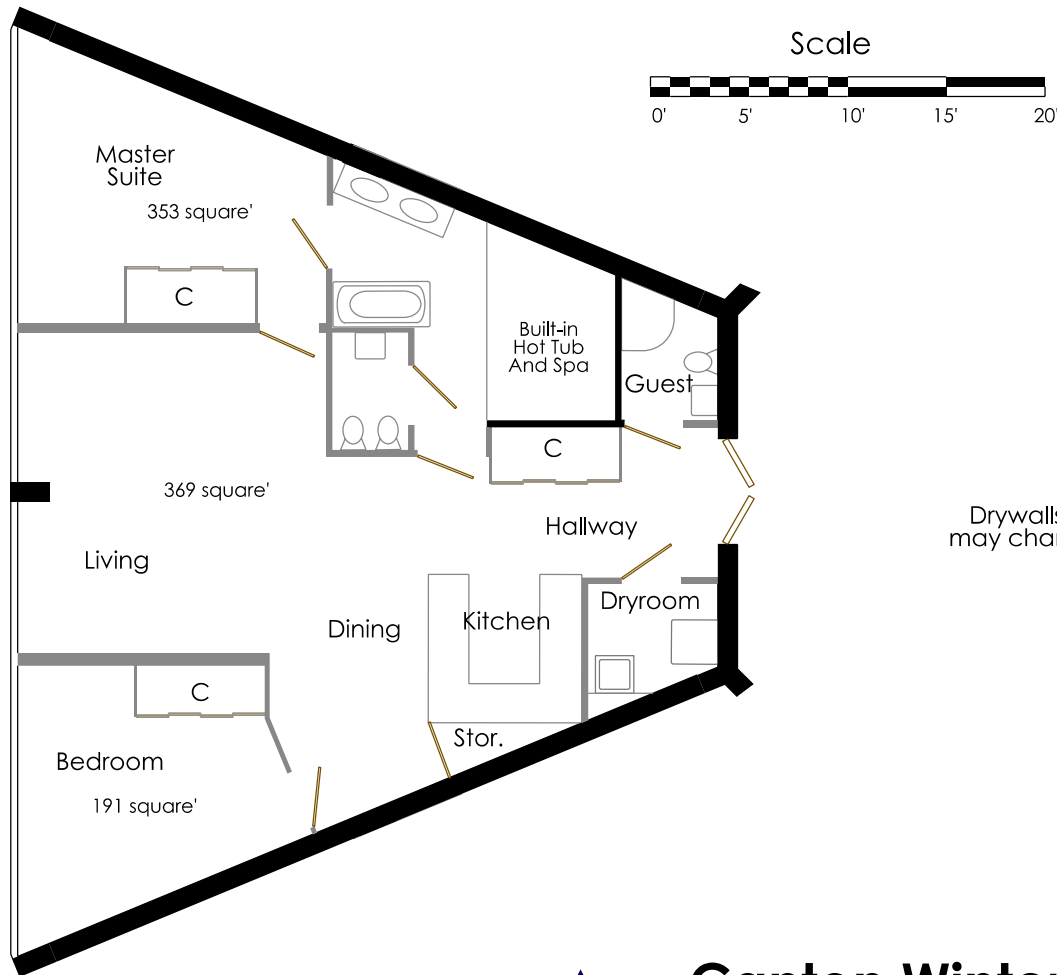

# Condominium at Holland View

## Apartment 3

1198 Square'

Drywalls (grey shapes) and doors may change the location at request.