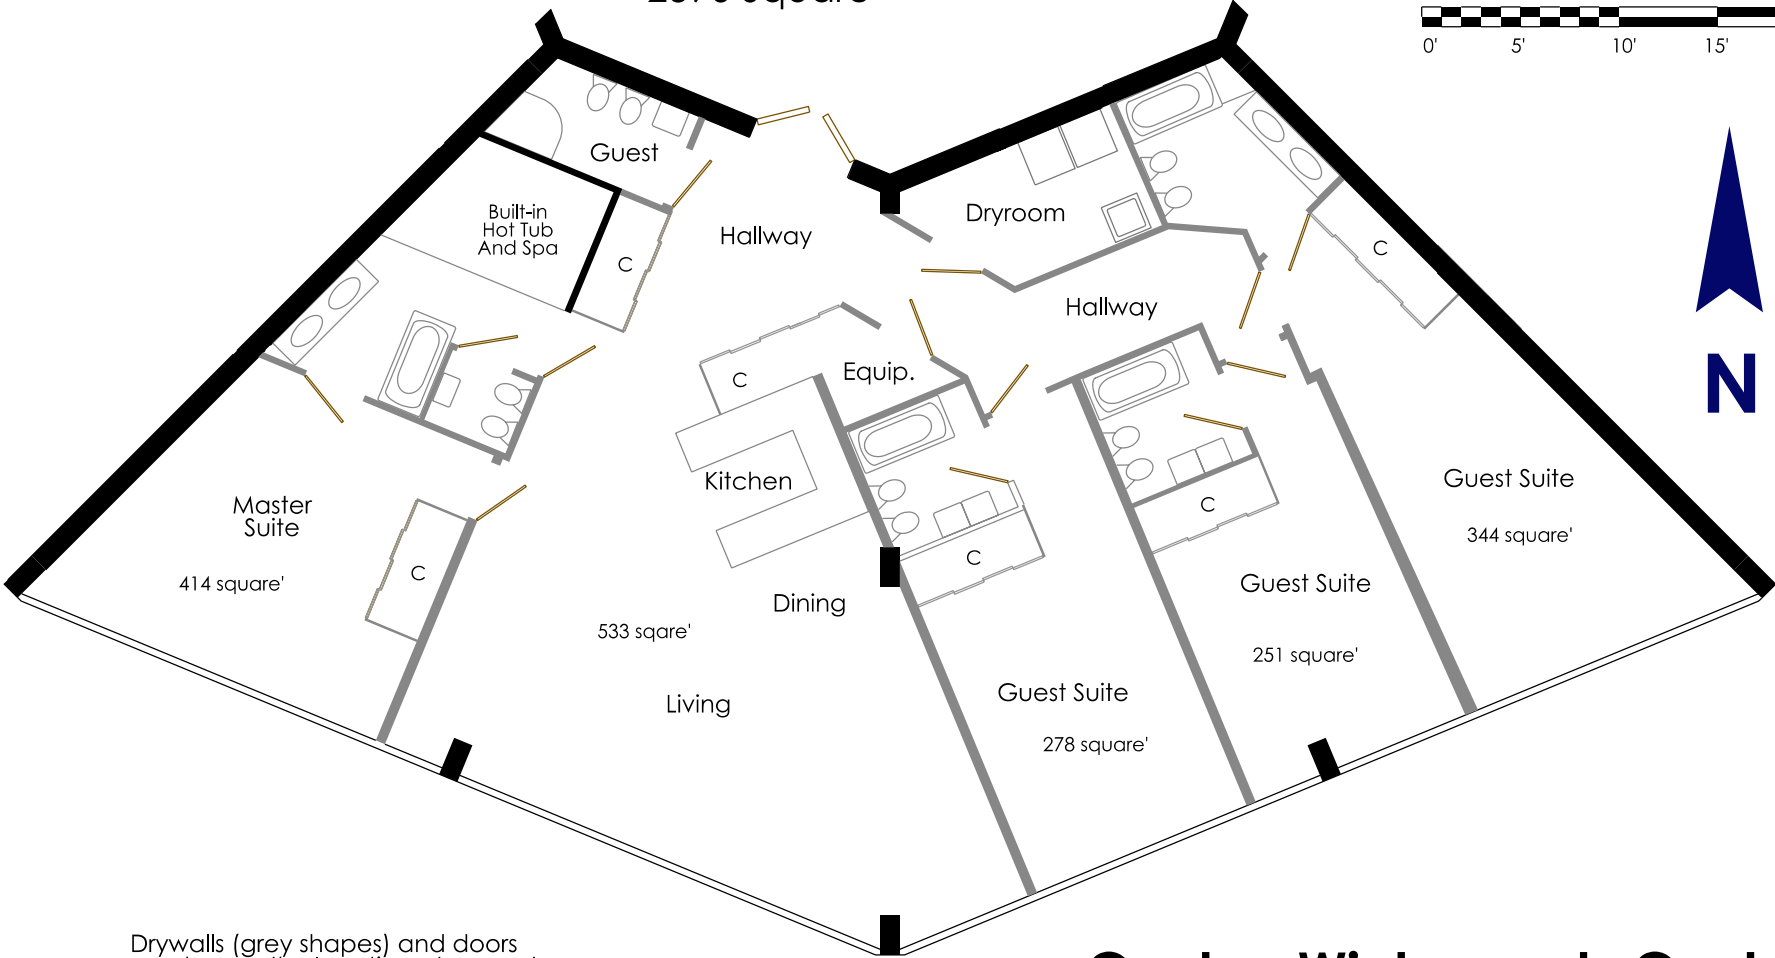

Condominium at Holland View

Apartment 2

2396 Square'

Drywalls (grey shapes) and doors may change the location at request.

Canton Wintersports Center LLC

1969 Asheville Hwy
Canton, NC 28716
Tel. (888) 823-4748